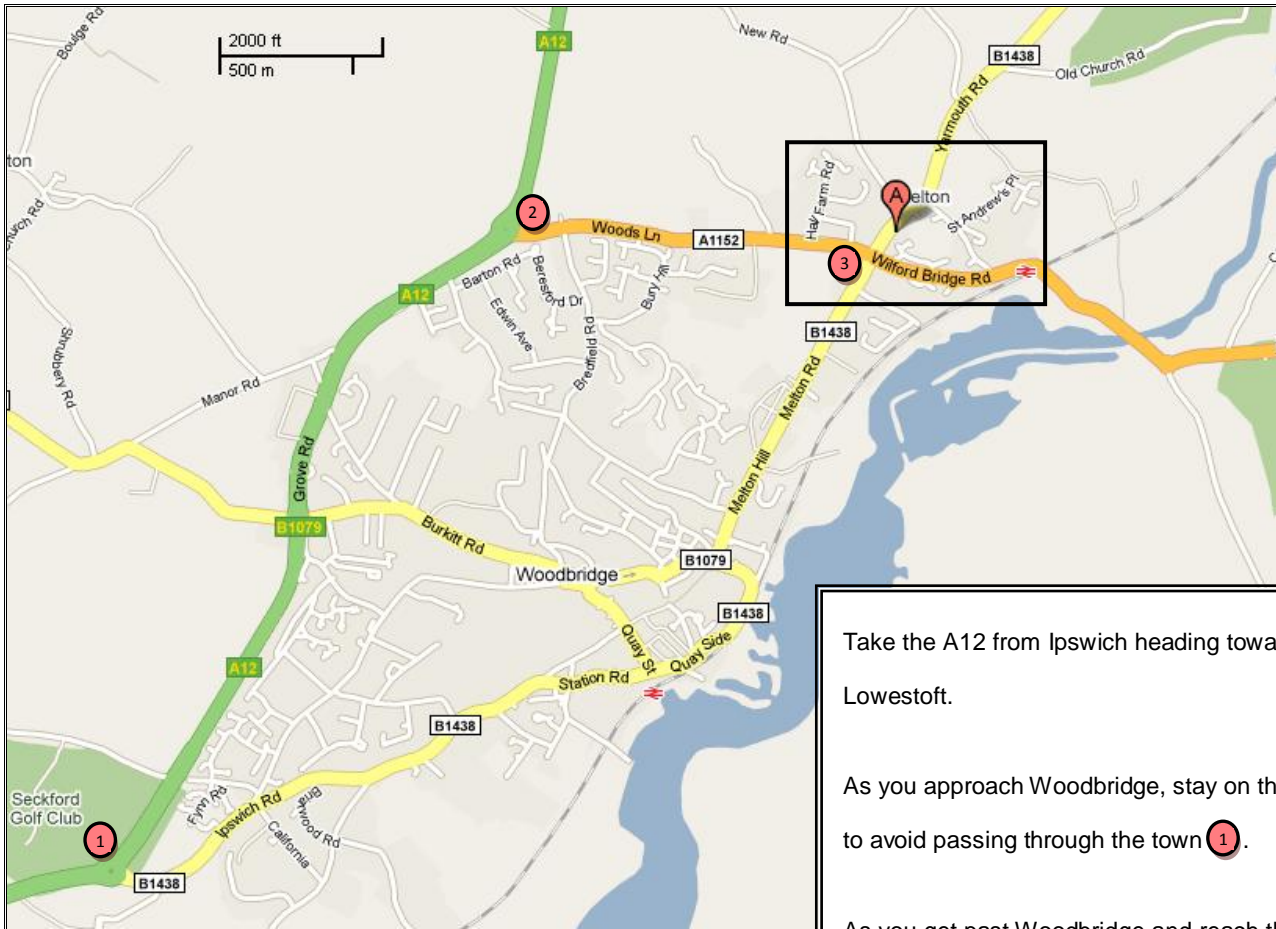

BURNES PARISH ROOMS

38 The Street, Melton, Woodbridge, Suffolk, IP12 1PIW

Take the A12 from Ipswich heading towards Lowestoft.

As you approach Woodbridge, stay on the A12 to avoid passing through the town **1**.

As you get past Woodbridge and reach the roundabout with the A1152 **2**, follow this road (Woods Lane) until you reach the first cross roads and set of traffic lights **3**.

Turn left onto The Street. The hall is then on your right as you reach the zebra crossing **A**.